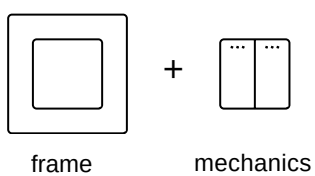

ASSOCIATES: