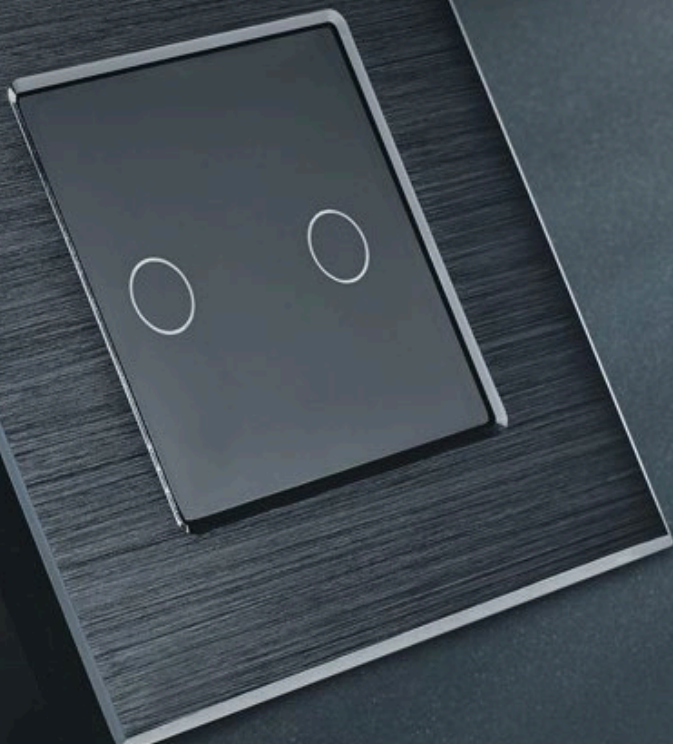

Z·SWITCH

PURE
ELEGANCE

SWITCHES SOCKETS FRAMES

The Z-SWITCH range of electric wall fittings allows you to mix and match elements to your own style. Stay unique and stylish, choose from drawn aluminium, glass or polycarbonate frames and place the switches or sockets you like. Our range can be divided into two broad categories: the RockMe classic mechanical switch range and TouchMe touch panel switches. In addition to switches, an outstanding range of connectors is also available. Whether it is a 230V wall socket, power, multimedia or USB sockets, they are all part of our portfolio. The fittings are available from 1 to 5.