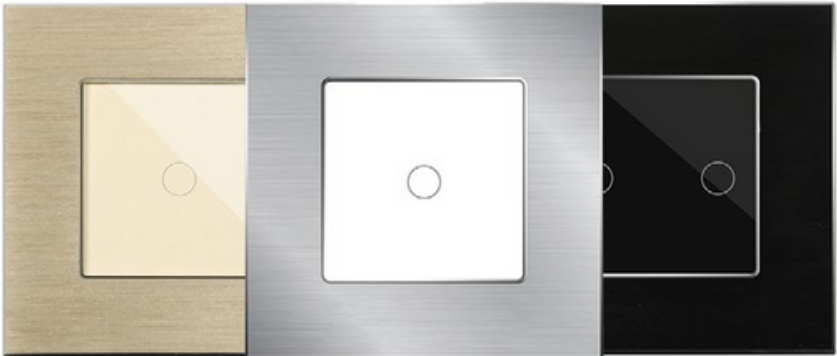

DO NOT COMPROMISE

Everyone wants the best home and workplace that gives them the comfort they dream of. Z-SWITCH is all about bringing everyone closer to that dream that sometimes seems unattainable. So choose Z-SWITCH products that offer the best value for money on the market.