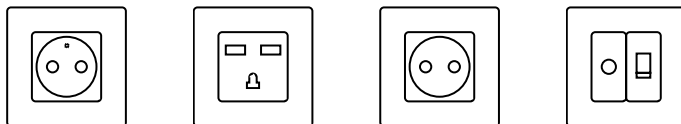

SOCKETS

Sockets include the general types, but also special sockets such as ungrounded sockets, French sockets and universal sockets. There are also 1 module wide sockets available, which can be 2 pcs per place.

ASSOCIATES: